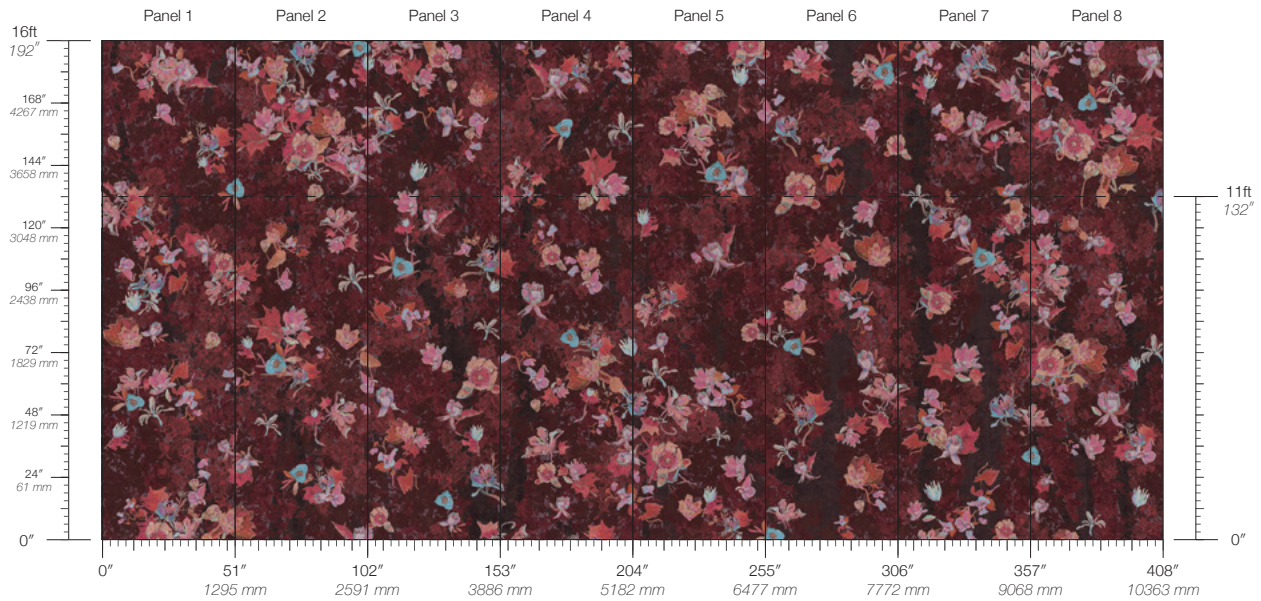

Unami Bloodroot

Suitable for residential and commercial projects

COLOR
Bloodroot

ITEM
7241

CONTENT
Type II Vinyl

PANEL WIDTH
51" / 1295 mm trimmed

PANEL HEIGHT
132" / 3353 mm standard
192" / 4877 mm extended

REPEAT
Non-repeating

STOCK
Made to order

LEAD TIME
4 weeks to print

MINIMUM
1 panel

PRICE
Available upon request

ORIGIN
USA

DETAILS
Custom options available

ENVIRONMENTAL
Low VOC
Cadmium & Lead Free
Formulation

SPECS
Commercial Vinyl face
Non-woven backing
20 oz per linear yard
620 g per linear meter
Smooth muted metallic texture

TESTING
(US) ASTM E84 Adhered Class A
(EU) EN 15102 Class B, s2
(CN) CAN/ULC-S102.2 Class A
CCC-W-408D Type II
WA Specification W-101 Type II
NFPA 286 Corner Burn Test Class A

MAINTENANCE
Water-based cleanser

CONTACT
sales@calicowallpaper.com
+1 718 243 1705
57 Lispernard Street
New York, NY 10013 USA

DISCLAIMER
Refer to our website to
see the full mural artwork.
Reference the physical sample
for color and texture. Panel
maps represent mural
artwork only.